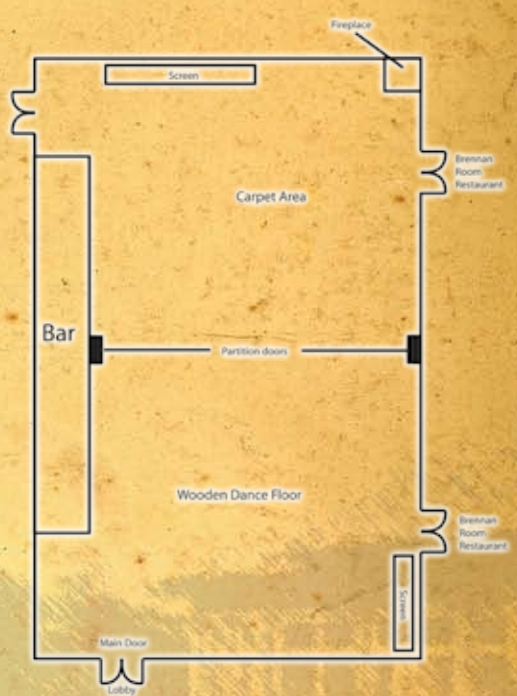

Fitzgeralds

Woodlands

HOUSE HOTEL
 HEALTH & LEISURE SPA

Conference Facilities

Capacity	Treaty 300 Suite
Theatre	80
Boardroom	30
Classroom	35
U Shape	50
Round Tables	50
Capacity	Fitzgerald Suite
Theatre	400
Boardroom	75
Classroom	150
U Shape	100
Round Tables	150
Capacity	Laccabawn Suite
Theatre	100
Boardroom	40
Classroom	70
U Shape	45
Round Tables	60
Capacity	Cocktail Bar
Theatre	40
Boardroom	28
Classroom	30
U Shape	16
Round Tables	24
Capacity	Mountwilliam Suite
Theatre	30
Boardroom	20
Classroom	20
U Shape	15
Round Tables	20

Fitzgerald Suite

19.8m X 7.6m

Laccabawn Suite

11.5m X 10.5m

Treaty 300 Suite
 Bay Window

11m X 8m

-  Emergency Exit
-  Standard Door
-  Raised Area
-  Window