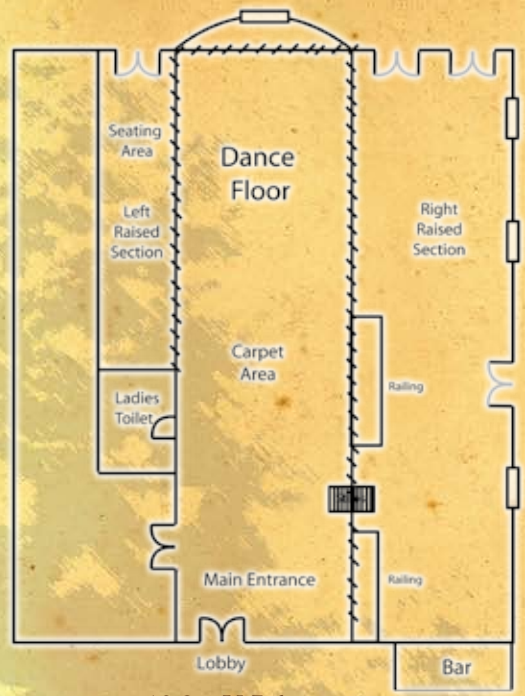

Fitzgeralds

Woodlands

HOUSE HOTEL
 HEALTH & LEISURE SPA

Conference Facilities

Capacity	Treaty 300 Suite
Theatre	80
Boardroom	30
Classroom	35
U Shape	50
Round Tables	50
Capacity	Fitzgerald Suite
Theatre	400
Boardroom	75
Classroom	150
U Shape	100
Round Tables	150
Capacity	Laccabawn Suite
Theatre	100
Boardroom	40
Classroom	70
U Shape	45
Round Tables	60
Capacity	Cocktail Bar
Theatre	40
Boardroom	28
Classroom	30
U Shape	16
Round Tables	24
Capacity	Mountwilliam Suite
Theatre	30
Boardroom	20
Classroom	20
U Shape	15
Round Tables	20

Fitzgerald Suite

19.8m X 7.6m

Laccabawn Suite

11.5m X 10.5m

Treaty 300 Suite
 Bay Window

11m X 8m

-  Emergency Exit
-  Standard Door
-  Raised Area
-  Window